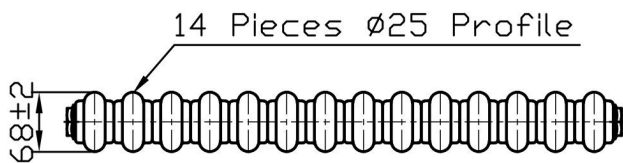

Imperia 2 Column Vertical 1800 x 650mm. Painted Technical Drawing

Eastbrook 

Eastbrook Road, Gloucester GL4 3DB
 Technical Helpline : 01452 317890
 Mon - Fri / 8am - 5pm
 Email : technical@eastbrookco.com