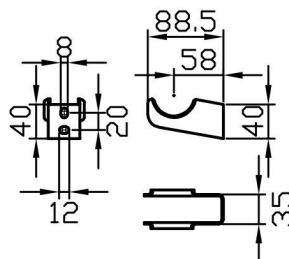

Imperia 2 Column Vertical 1800 x 650mm. Painted Technical Drawing

Eastbrook 

Eastbrook Road, Gloucester GL4 3DB
 Technical Helpline : 01452 317890
 Mon - Fri / 8am - 5pm
 Email : technical@eastbrookco.com