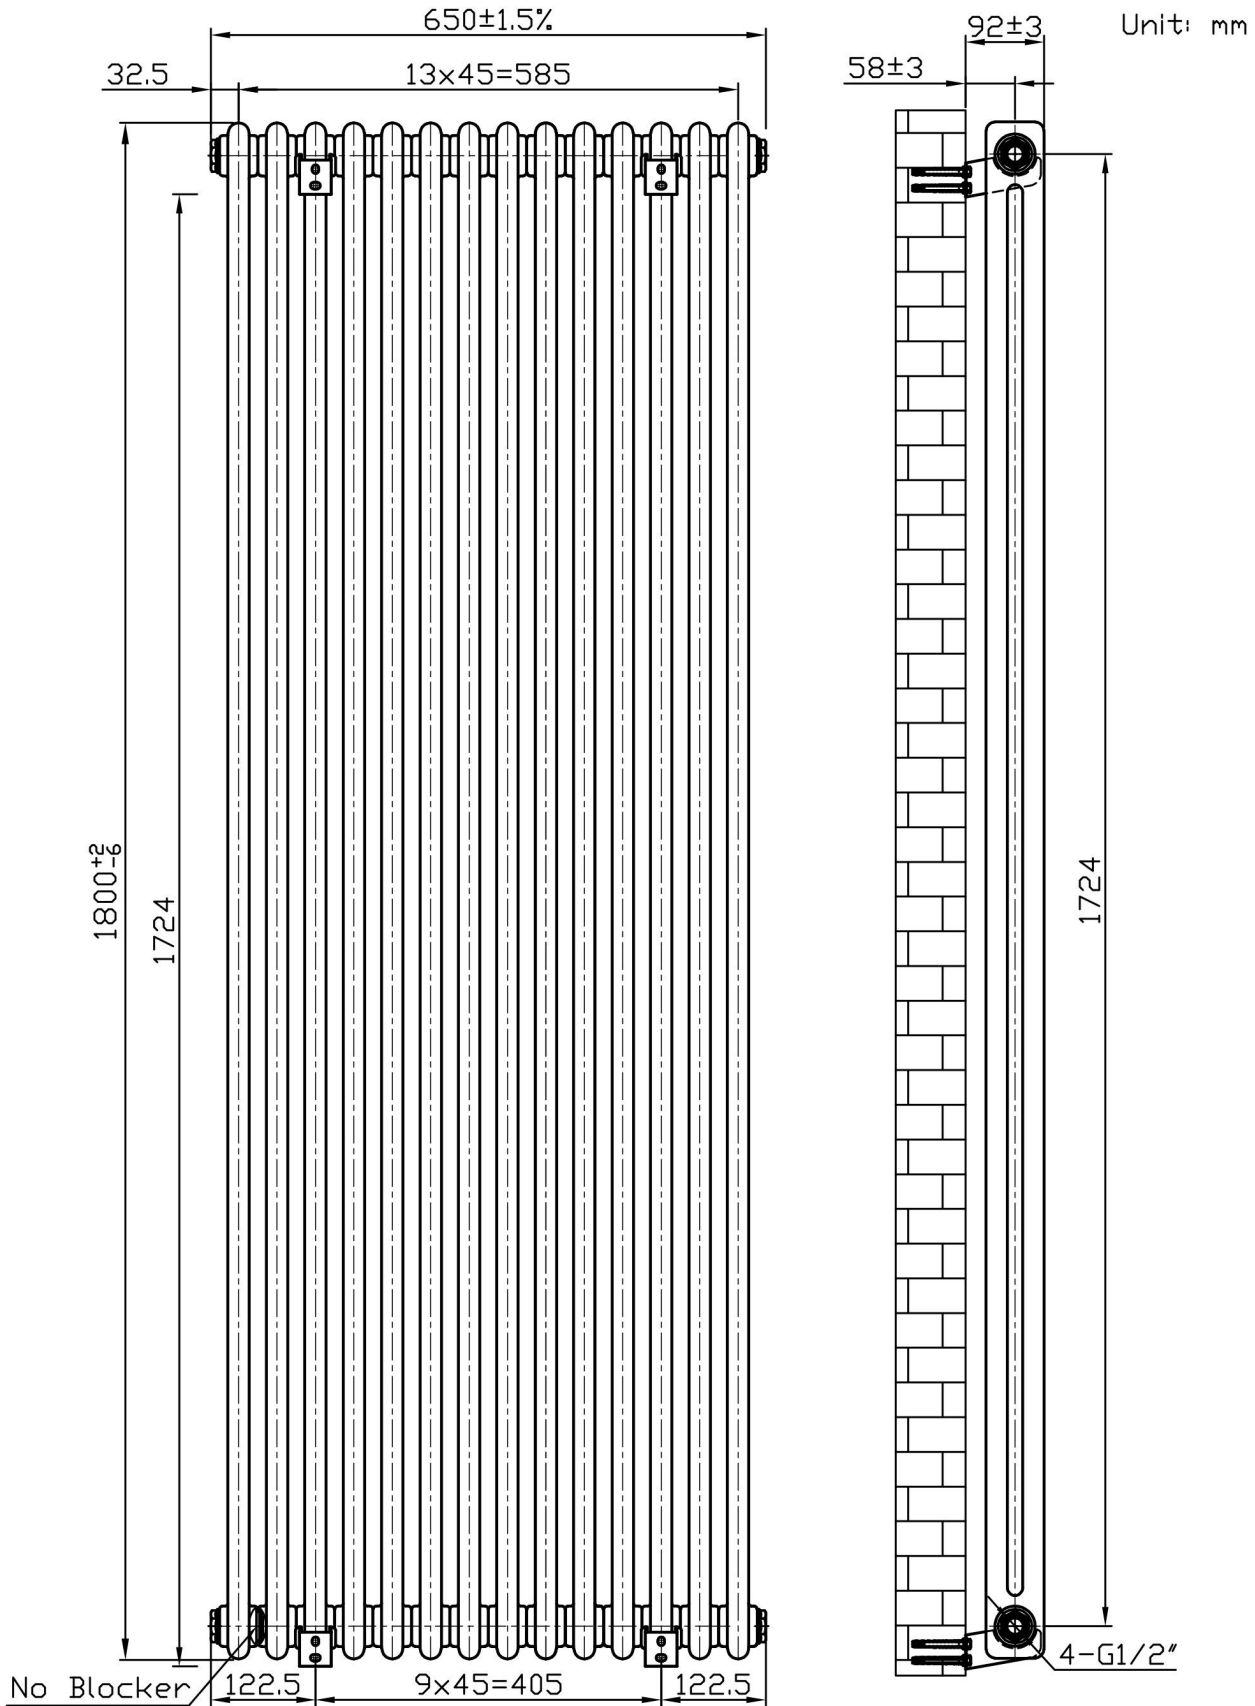

Imperia 2 Column Vertical 1800 x 650mm. Painted Technical Drawing

Eastbrook 

Eastbrook Road, Gloucester GL4 3DB
 Technical Helpline : 01452 317890
 Mon - Fri / 8am - 5pm
 Email : technical@eastbrookco.com